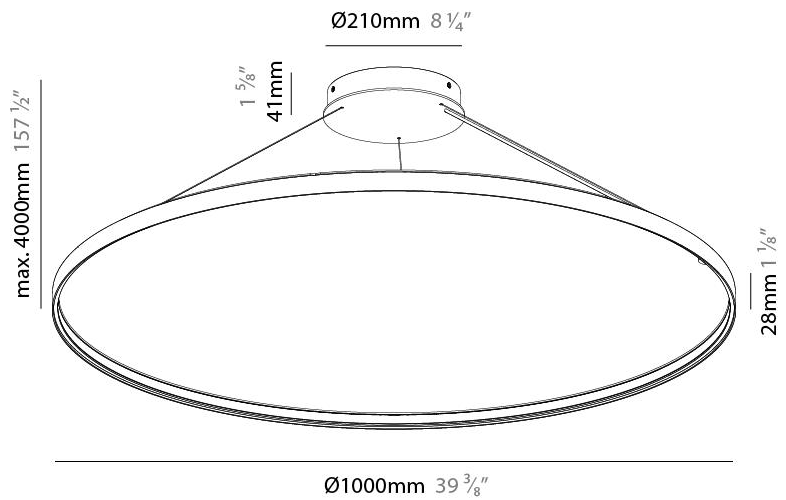

1. To build a product code in our configurator select the specify button on the base model # product page
2. To build a manual product code on this datasheet choose from the options listed below in blue font and add the suffix to the base model #

GENERAL

Series: Glorious Silhouette Acoustic
Partner: Prolicht
Division: Architectural
Installation: Suspension
Product Type: Acoustic
Mounting Location: Ceiling
Light Distribution: Direct

PHYSICAL

Shape: Round
Diameter (mm): 1000
Diameter (in): 39 3/8
Height (mm): 28
Height (in): 1 1/8
Weight (kg): 3.7
Fixture Finish: SSR / BKV / CWI / CRY / HAB / UFT / ITA / RUA / FTG / MYG / LOD / PUS / FRO / FUP / KIA / POP / BLS / SPG / MEY / GOH / CHC / COM / ABZ / JAG / OBR / MOS / ROR
Acoustic Finish: SFW / CYW / SEE / SYN / MTS / PMB / TTN / CYB / STO / DPE / BES / SHB / ARE / ANE / VRD / CRF
Fixture Material: Aluminum
Primary Material: Acoustic

ELECTRICAL

Lamp Type: LED
Input Wattage (W): 41
Total Output Wattage (W): 37.3
Dimming: Non-Dimming / 0-10V Dimming / Phase Dimming / DALI Dimming / MATTER Dimming
Driver Included: Yes
Driver Location: Integrated
Driver Type: Constant Current - Universal
Driver Class: Class 2
Input Voltage (V): 120
Constant Current (MA): 1150mA

LED

Color Temperature (°K): 2700 / 3000
Max. Delivered Lumen (lm): 1902 / 1992
Nominal Lumen (lm): 3916 / 4102
CRI: >90 CRI
Lamp Life (hrs): 50000

OPTICAL

RATINGS AND CERTIFICATIONS

Certified By: Certified for North American Standards
IP rating: IP20